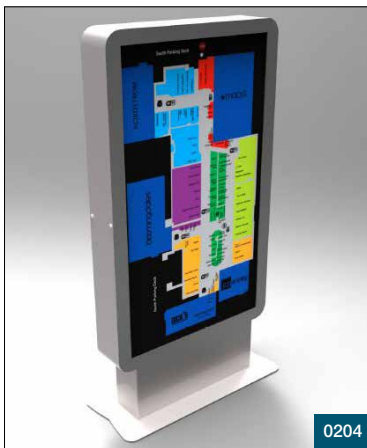

0204

Indoor Mall Wayfinding Kiosk

Large format pedestal style kiosk with two 65" displays