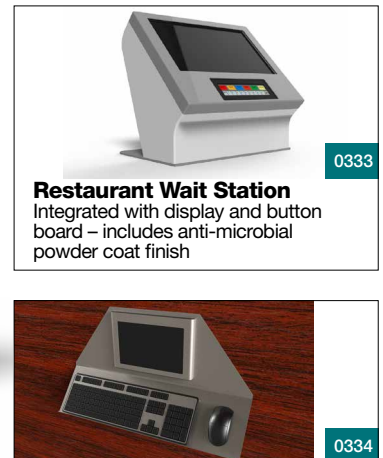

Modern design integrated with keyboard, body designed to hold printed posters

0327

**Retail Kiosk**

Integrated with keypad, card reader and receipt printer to order products

0328

**Retail Kiosk**

Provides a digital copy of the retailers weekly sales flyer

0329

**iPad Kiosk**

Standard iPad kiosk customized with logo base

0330

**iPad Kiosk**

Standard iPad kiosk customized with logo base

0331

**Check-In Kiosk**

Integrated with card reader and receipt printer – includes custom applied vinyl graphics

0332

**Retail Kiosk**

Designed for shoppers to search the recent sales flyer and collect a printed flyer from the tray below the display