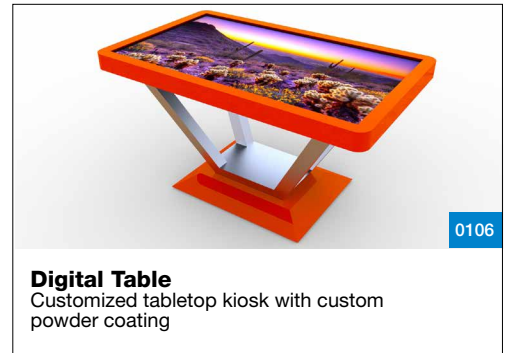

# Custom Indoor Landscape Kiosks

0101

**Retail Point of Purchase Kiosk**  
Designed to hold an Xbox gaming device to allow customers to try new games

0102

**Digital Table**  
Interactive tabletop kiosk for gaming and wayfinding

0103

**Gaming Table**  
Modern tabletop kiosk to accommodate a touch display for interactive gaming

0106

**Digital Table**  
Customized tabletop kiosk with custom powder coating

0104

**Retail Point of Purchase Kiosk**  
Designed with small monitors to allow customers to learn of new product offerings, golf tips and a 46" display to show the new models available