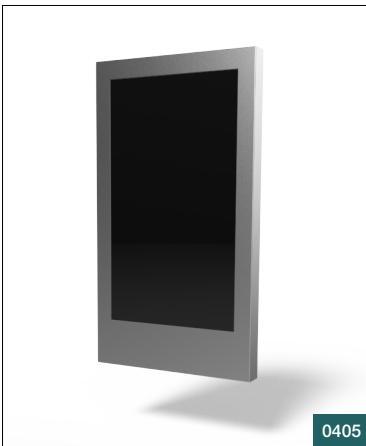

Backlit Kiosk
Integrated with LED backlights and back lit logo

0405

Digital Advertising Kiosk
Designed to hold PC, router and modem under the display