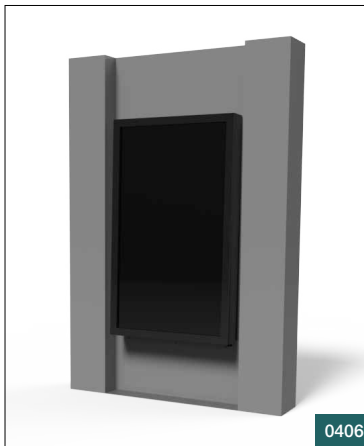

Wayfinding Kiosk
Designed to hold PC, router and modem under the display

0406

Digital Advertising Kiosk
Kiosk designed in-between the two outside artistic columns