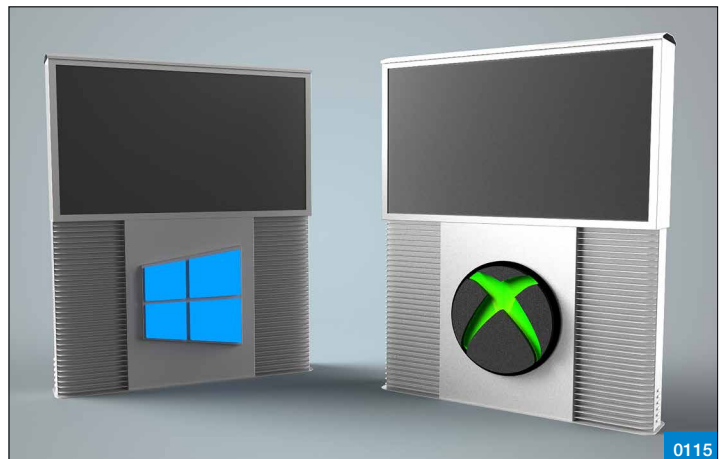

0115

In-Store Advertising Kiosk

65" floor standing kiosk with embossed LED backlit logo designed for retail in-store advertising