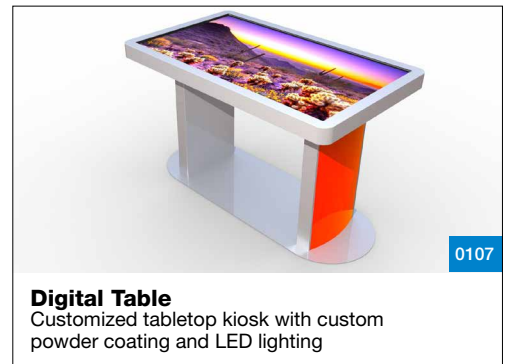

Digital Table
Customized tabletop kiosk with custom powder coating

0107

Digital Table
Customized tabletop kiosk with custom powder coating and LED lighting